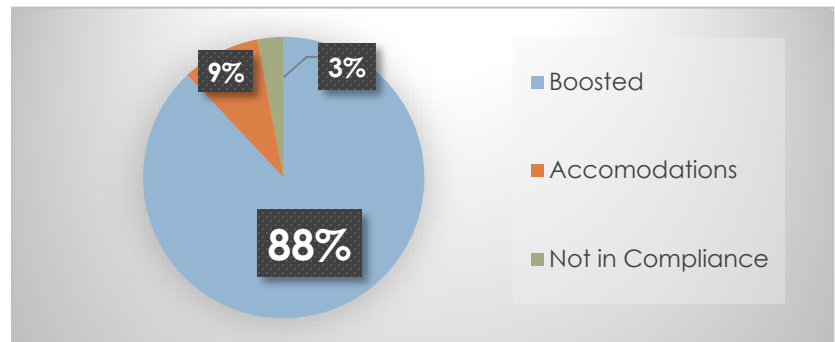

Campus Location	Current Positive Cases
Malone	0
Saranac Lake	1
Ticonderoga	0

COLLEGE BOOSTER PROGRESS:

SUNY has required any students who will be on campus for the Spring 2022 semester to be fully vaccinated and boosted. As of this week, **258 of 291 on-campus students are boosted**, 23 have applied for or been granted medical accommodations/exemptions, and 10 are not in compliance: