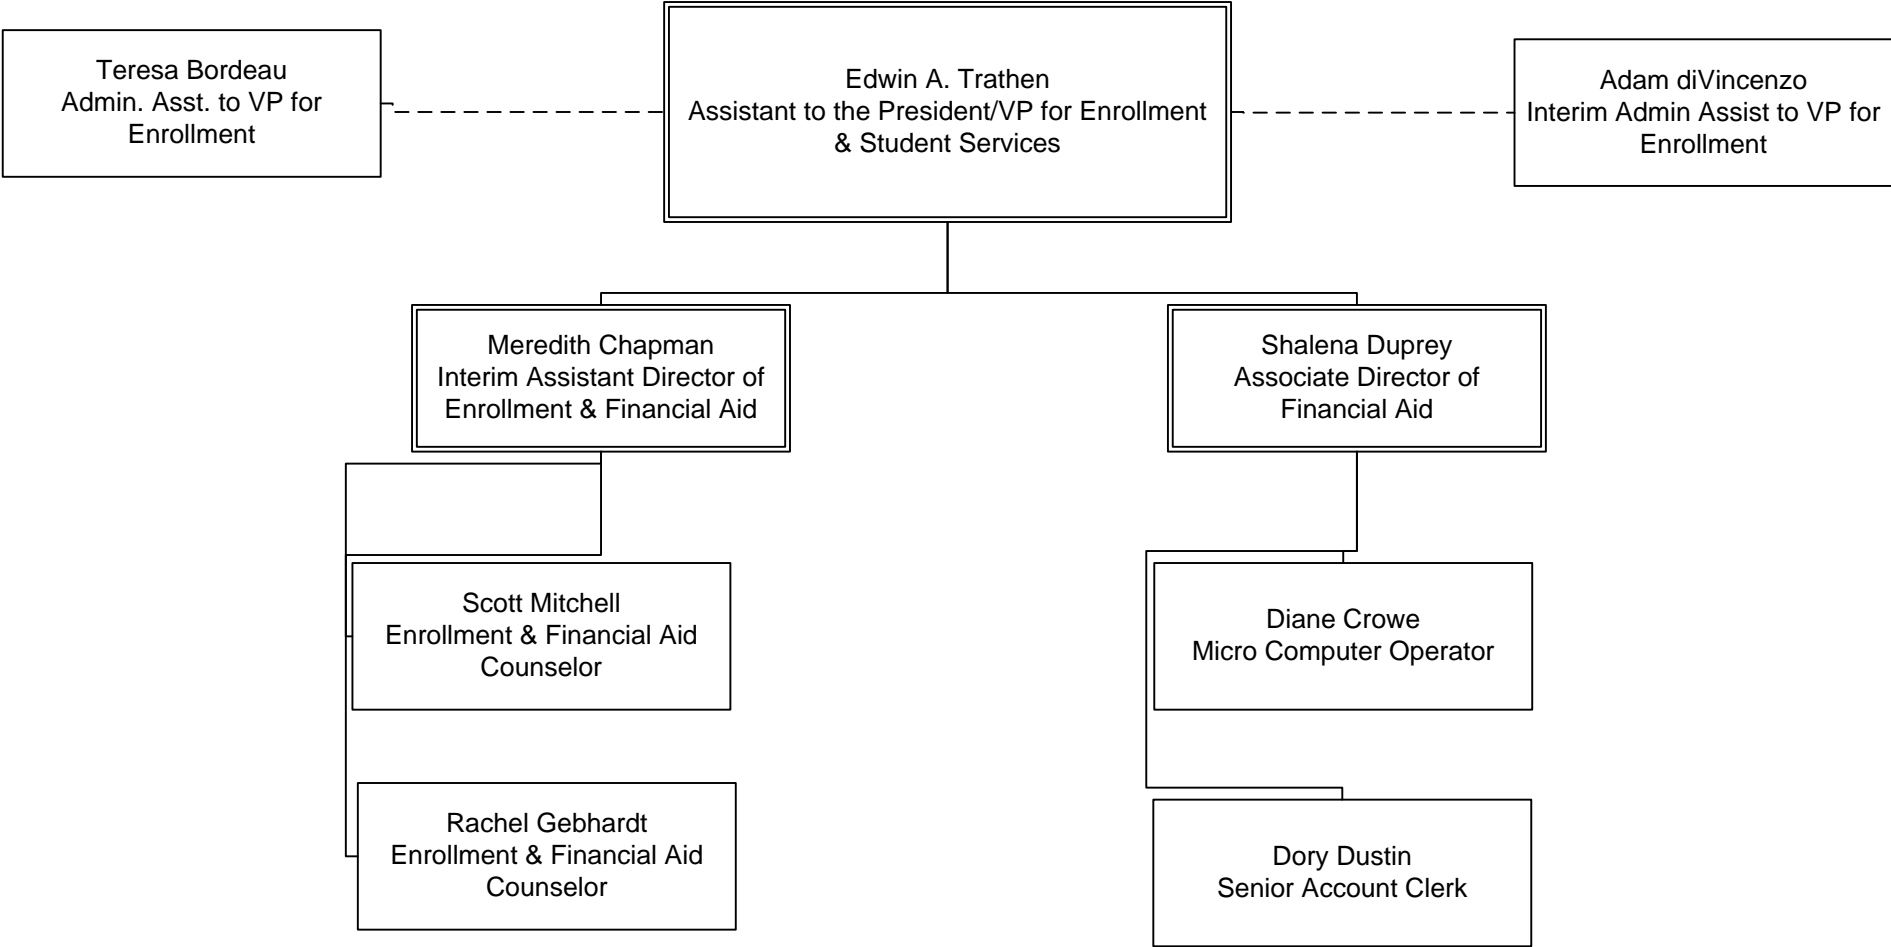

NORTH COUNTRY COMMUNITY COLLEGE
Enrollment
2010-2011 Academic Year