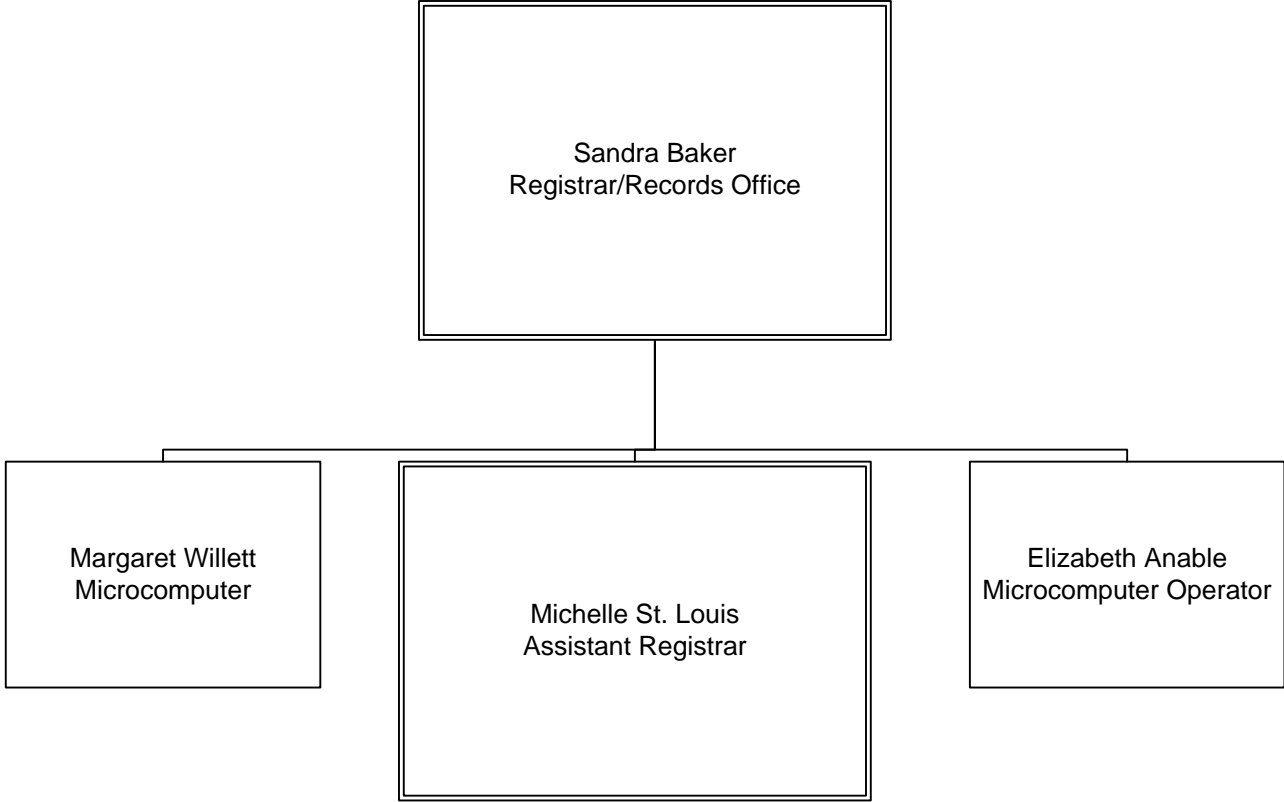

NORTH COUNTRY COMMUNITY COLLEGE
Records Office
2010-2011 Academic Year